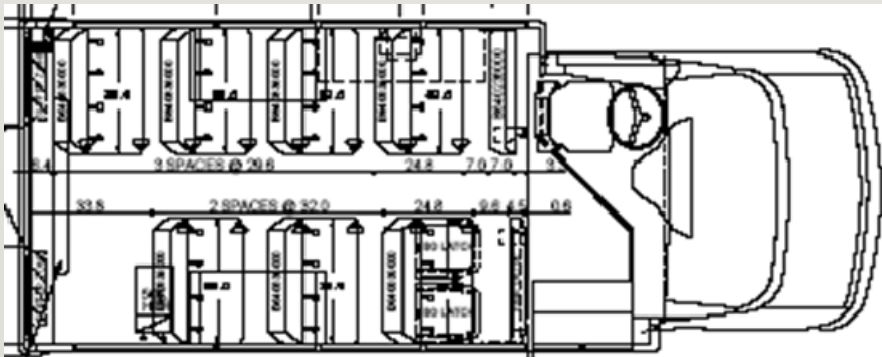

Kerlin

Bus Sales & Leasing, Inc.

9294 South State Road 15

Silver Lake, IN 46982

P: 800-331-8942

P: 260-352-2722

mybus.kerlinbus.com