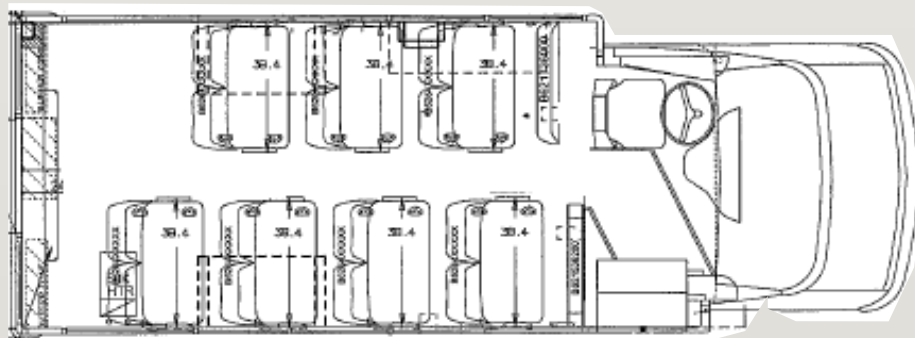

Bus Sales & Leasing, Inc.

9294 South State Road 15

Silver Lake, IN 46982

P: 800-331-8942

P: 260-352-2722

mybus.kerlinbus.com